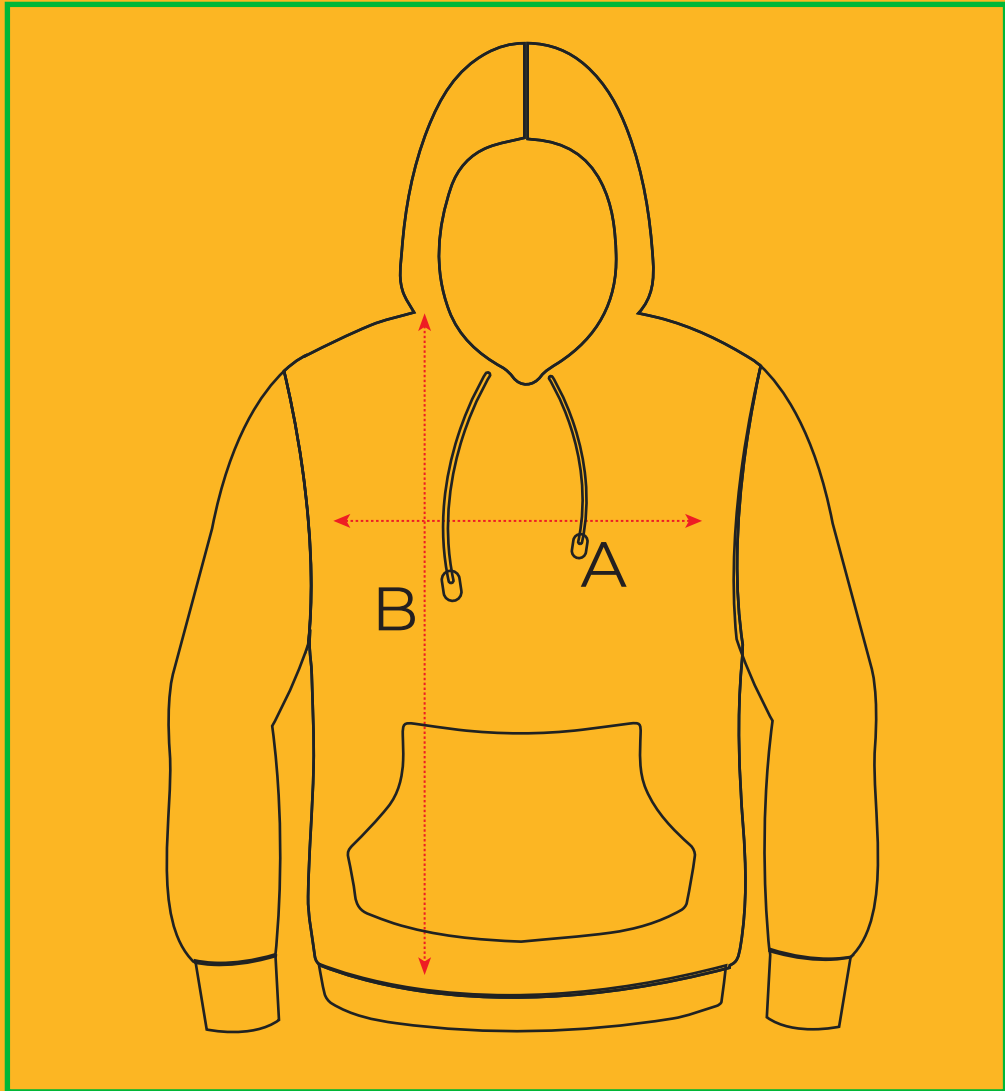

# SIZE CHART

## Sublimated Jacket Size Chart

POM	Size (cm)	K4	K6	K8	K10	K12	K14	K16	XS	S	M	L	XL	2XL	3XL	4XL	5XL	6XL	7XL	8XL
A	1/2 Chest Width	37.5	40	42.5	45	47.5	50	52.5	55	57.5	60	62.5	65	67.5	70	72.5	75	77.5	80	82.5
B	Body Length	45.5	48.5	51.5	54.5	57.5	60.5	63.5	66.5	69.5	72	74.5	77	79.5	82	84	87	88	89	90