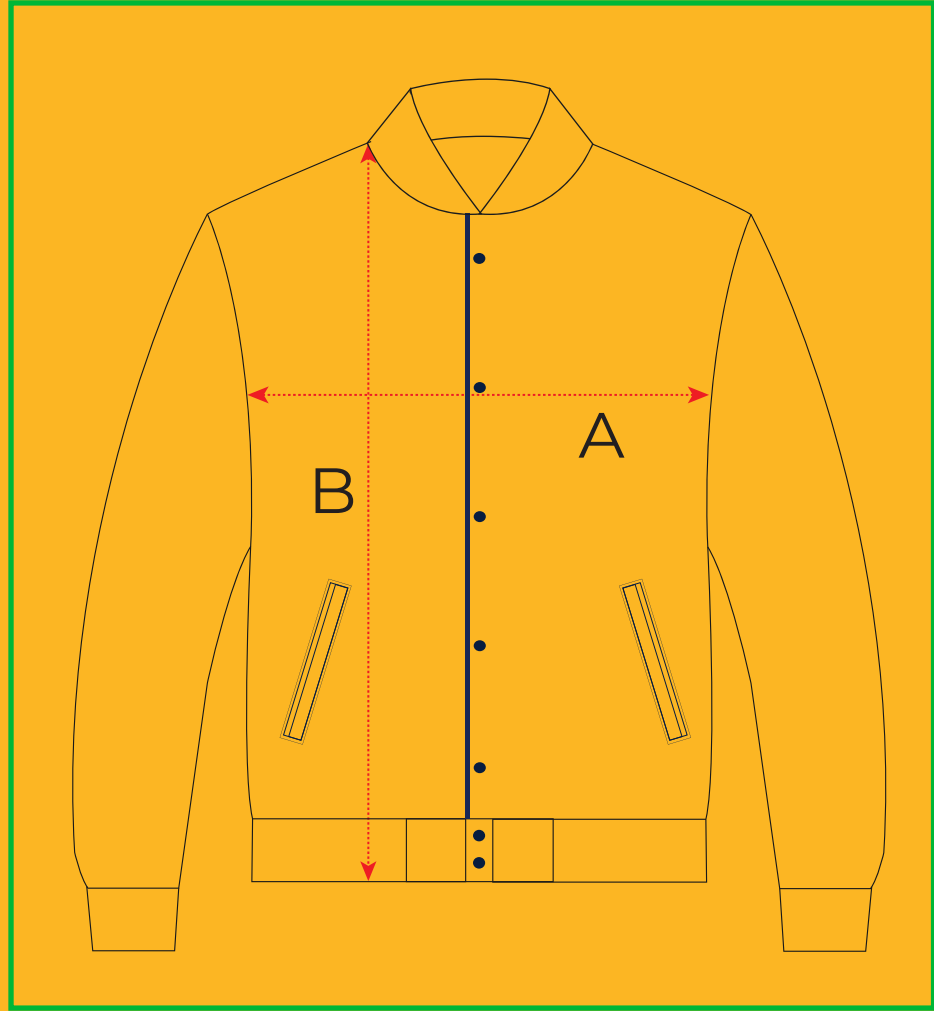

# SIZE CHART

## Poly-Cotton Jersey Size Chart

### Men's/Unisex

	SIZE	10c	12c	3XS	2XS	XS	S	M	L	XL	2XL	3XL	4XL	5XL	6XL	7XL	8XL
MA	CHEST WIDTH (cm)	42	44.5	47	49	52.5	54	56.5	59	61.5	64	66	68	71	74	76	78
MB	BODY LENGTH (cm)	57	60.5	63.5	65	69.5	71	72.5	74	75.5	77	82.5	83	84	85	86	87