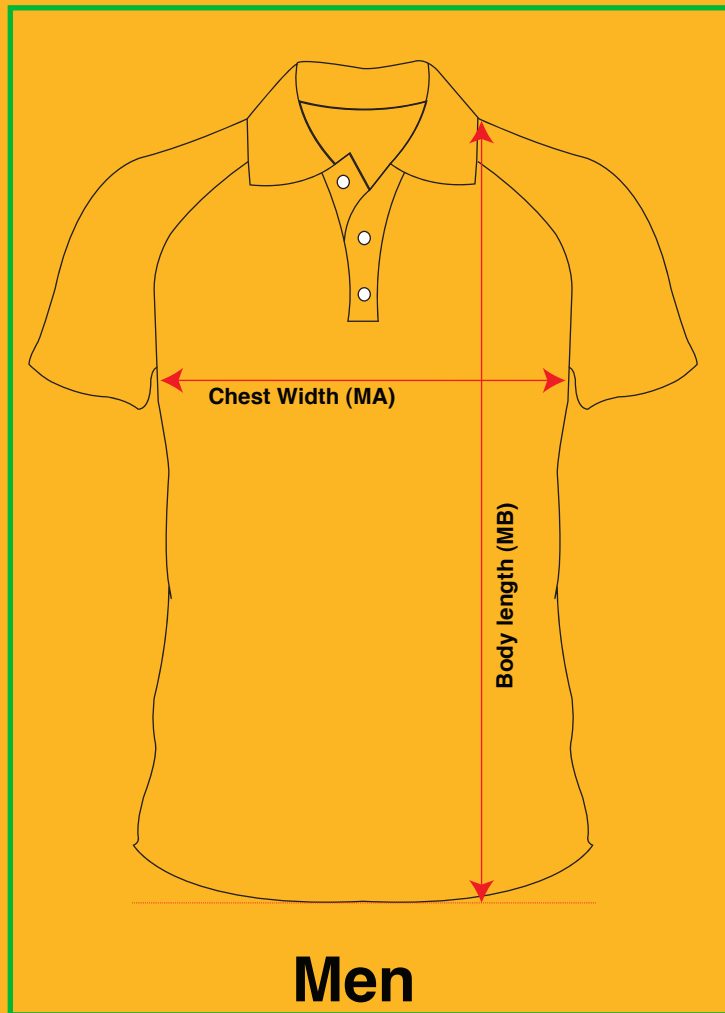

briz leavers
WEAR YOUR LEGACY

SIZE CHART

Senior Polo Size Chart

Men's POLO

POM	Size (cm)	4	6	8	10	12	14	16	XS	S	M	L	XL	2XL	3XL	4XL	5XL	6XL	7XL	8XL
MA	Chest Width	36	38	39	40	42	44	46	48	52	54	54	60	62	65	68	70	72	74	77
MB	Body Length	48	50	54	58	62	65	66	67	70	72	74	76	78	80	82	84	86	88	90

Women's POLO

POM	Size (cm)	6	8	10	12	XS	S	M	L	XL	2XL	3XL	4XL	5XL	6XL	7XL	8XL
WA	Chest Width	40	42	44	46	48	50	52	54	56	58	60	62	64	66	68	70
WB	Body Length	61	62	63	64	65	66	67	68	69	70	71	73	75	77	79	81

briz leavers
WEAR YOUR LEGACY

SIZE CHART

Poly-Cotton Jersey Size Chart

Men's/Unisex

	SIZE	3XS	2XS	XS	S	M	L	XL	2XL	3XL	4XL	5XL	6XL	7XL	8XL
MA	CHEST WIDTH (cm)	47	49	52.5	54	56.5	59	61.5	64	66	68	71	74	76	78
MB	BODY LENGTH (cm)	63.5	65	69.5	71	72.5	74	75.5	77	82.5	83	84	85	86	87