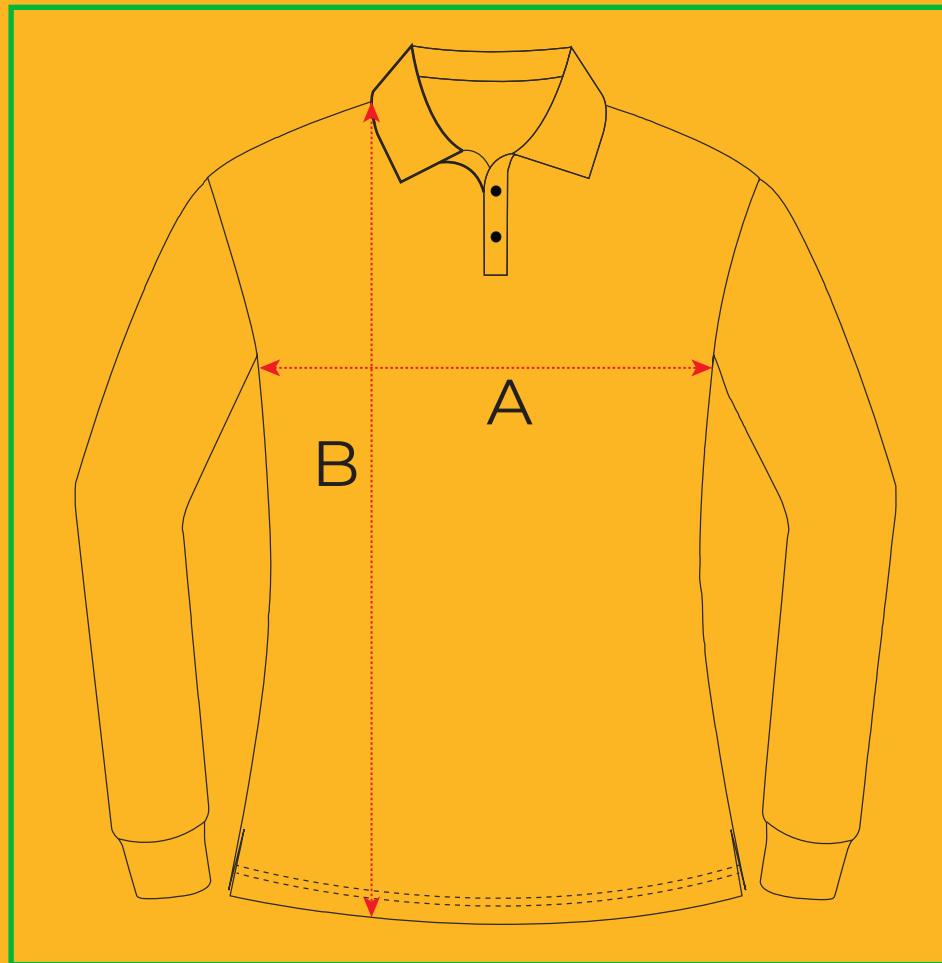

briz leavers
WEAR YOUR LEGACY

SIZE CHART

Poly-Cotton Jersey Size Chart

Men's/Unisex

	SIZE	3XS	2XS	XS	S	M	L	XL	2XL	3XL	4XL	5XL	6XL	7XL	8XL
MA	CHEST WIDTH (cm)	47	49	52.5	54	56.5	59	61.5	64	66	68	71	74	76	78
MB	BODY LENGTH (cm)	63.5	65	69.5	71	72.5	74	75.5	77	82.5	83	84	85	86	87

Women's Leavers Jersey Size Chart

	SIZE	8	10	12	14	16	18	20	22	24	26	28	30
WA	CHEST WIDTH (cm)	46	48	51	54	57	60	63	66	69	72	74	76
WB	BODY LENGTH (cm)	64	65	67	69	71	73	75	77	79	81	82	83