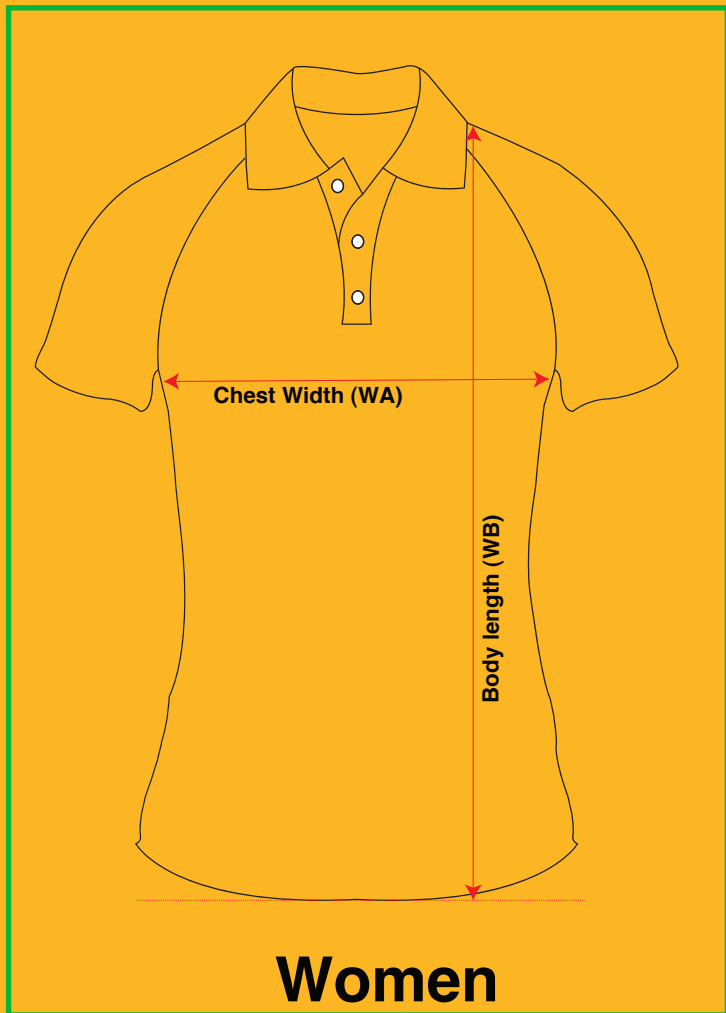

briz leavers
WEAR YOUR LEGACY

SIZE CHART

Senior Polo Size Chart

Men's POLO

POM	Size (cm)	4	6	8	10	12	14	16	XS	S	M	L	XL	2XL	3XL	4XL	5XL	6XL	7XL	8XL
MA	Chest Width	36	38	39	40	42	44	46	48	52	54	54	60	62	65	68	70	72	74	77
MB	Body Length	48	50	54	58	62	65	66	67	70	72	74	76	78	80	82	84	86	88	90

Women's POLO

POM	Size (cm)	6	8	10	12	XS	S	M	L	XL	2XL	3XL	4XL	5XL	6XL	7XL	8XL
WA	Chest Width	40	42	44	46	48	50	52	54	56	58	60	62	64	66	68	70
WB	Body Length	61	62	63	64	65	66	67	68	69	70	71	73	75	77	79	81

briz leavers
WEAR YOUR LEGACY

SIZE CHART

Poly-Cotton Jersey Size Chart

Men's/Unisex

	SIZE	3XS	2XS	XS	S	M	L	XL	2XL	3XL	4XL	5XL	6XL	7XL	8XL
MA	CHEST WIDTH (cm)	47	49	52.5	54	56.5	59	61.5	64	66	68	71	74	76	78
MB	BODY LENGTH (cm)	63.5	65	69.5	71	72.5	74	75.5	77	82.5	83	84	85	86	87

SIZE CHART

Varsity Fleece Jacket size Chart (Unisex)

POM	Size (cm)	K4	K6	K8	K10	K12	K14	K16	XS	S	M	L	XL	2XL	3XL	4XL	5XL	6XL	7XL	8XL
A	1/2 Chest Width	37.5	40	42.5	45	47.5	50	52.5	55	57.5	60	62.5	65	67.5	70	72.5	75	77.5	80	82.5
B	Body Length	45.5	48.5	51.5	54.5	57.5	60.5	63.5	66.5	69.5	72	74.5	77	79.5	82	84	87	88	89	90