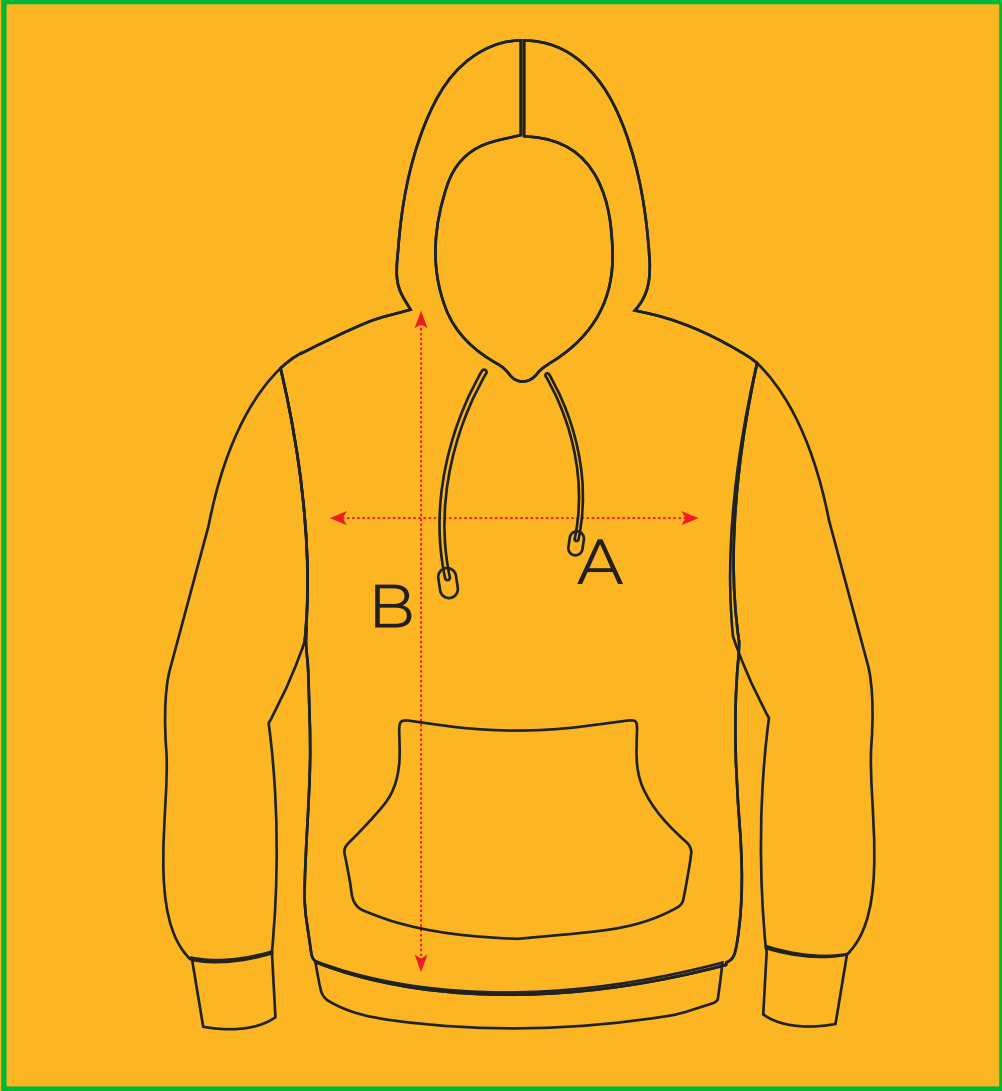

SIZE CHART

Varsity Fleece Jacket size Chart (Unisex)

POM	Size (cm)	K4	K6	K8	K10	K12	K14	K16	XS	S	M	L	XL	2XL	3XL	4XL	5XL	6XL	7XL	8XL
A	1/2 Chest Width	37.5	40	42.5	45	47.5	50	52.5	55	57.5	60	62.5	65	67.5	70	72.5	75	77.5	80	82.5
B	Body Length	45.5	48.5	51.5	54.5	57.5	60.5	63.5	66.5	69.5	72	74.5	77	79.5	82	84	87	88	89	90

briz leavers
WEAR YOUR LEGACY

SIZE CHART

Sublimated Jacket Size Chart

POM	Size (cm)	K4	K6	K8	K10	K12	K14	K16	XS	S	M	L	XL	2XL	3XL	4XL	5XL	6XL	7XL	8XL
A	1/2 Chest Width	37.5	40	42.5	45	47.5	50	52.5	55	57.5	60	62.5	65	67.5	70	72.5	75	77.5	80	82.5
B	BodyLength	45.5	48.5	51.5	54.5	57.5	60.5	63.5	66.5	69.5	72	74.5	77	79.5	82	84	87	88	89	90

briz leavers
WEAR YOUR LEGACY

SIZE CHART

Hoodie size Chart (Unisex)

POM	Size (cm)	K4	K6	K8	K10	K12	K14	K16	XS	S	M	L	XL	2XL	3XL	4XL	5XL	6XL	7XL	8XL
A	1/2 Chest Width	37.5	40	42.5	45	47.5	50	52.5	55	57.5	60	62.5	65	67.5	70	72.5	75	77.5	80	82.5
B	Body Length	45.5	48.5	51.5	54.5	57.5	60.5	63.5	66.5	69.5	72	74.5	77	79.5	82	84	87	88	89	90