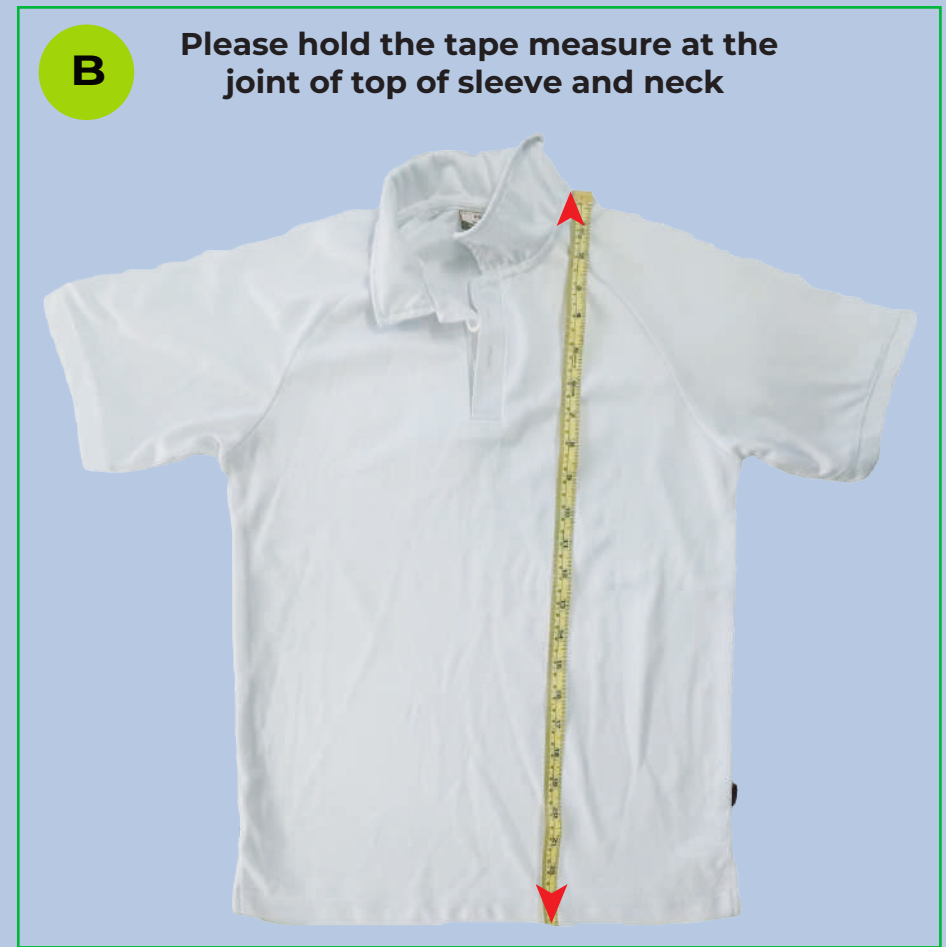

Watch how to measure and use this chart video:

Kid's Men's / Unisex polo size chart

Size (cm)	4c	6c	8c	10c	12c	14c	16c	XS	S	M	L	XL	2XL	3XL	4XL	5XL	6XL	7XL	8XL
A Chest Width	34	36	38	40	42	44	46	48	52	54	57	60	62	65	68	70	72	74	76
B Body Length	46	50	54	57	60	63	66	68	70	72	74	76	77	78	79	80	81	82	83

NB: Some of our sizing polo's size label showing K12,K14 or Just 12,14 like that and our chart showing 12C, 14C etc. Here K and C defines Kid & Child. In fact they are all same size irrespective of the letter. So if you put K12, 12C or even 12 all are fine/acceptable and same size.