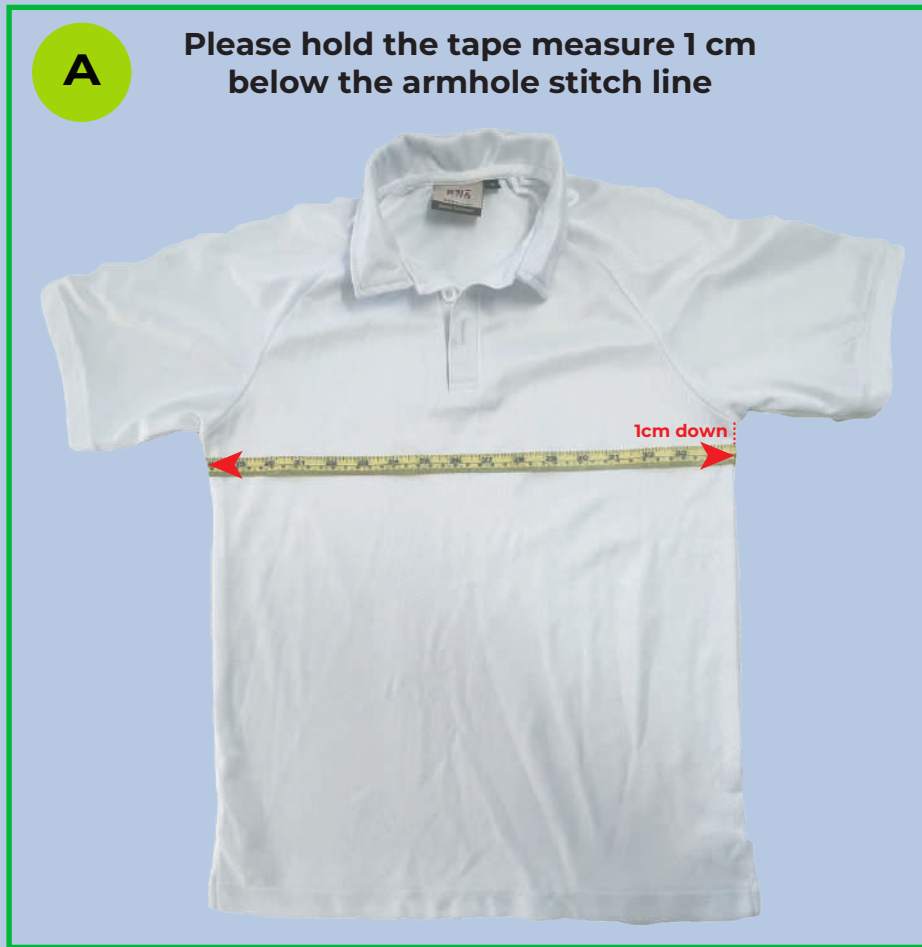

Watch how to measure and use this chart video:

Kid's Men's / Unisex polo size chart

Size (cm)	4c	6c	8c	10c	12c	14c	16c	XS	S	M	L	XL	2XL	3XL	4XL	5XL	6XL	7XL	8XL
A Chest Width	34	36	38	40	42	44	46	48	52	54	57	60	62	65	68	70	72	74	76
B Body Length	46	50	54	57	60	63	66	68	70	72	74	76	77	78	79	80	81	82	83

NB: Some of our sizing polo's size label showing K12,K14 or Just 12,14 like that and our chart showing 12C, 14C etc. Here K and C defines Kid & Child. In fact they are all same size irrespective of the letter. So if you put K12, 12C or even 12 all are fine/acceptable and same size.